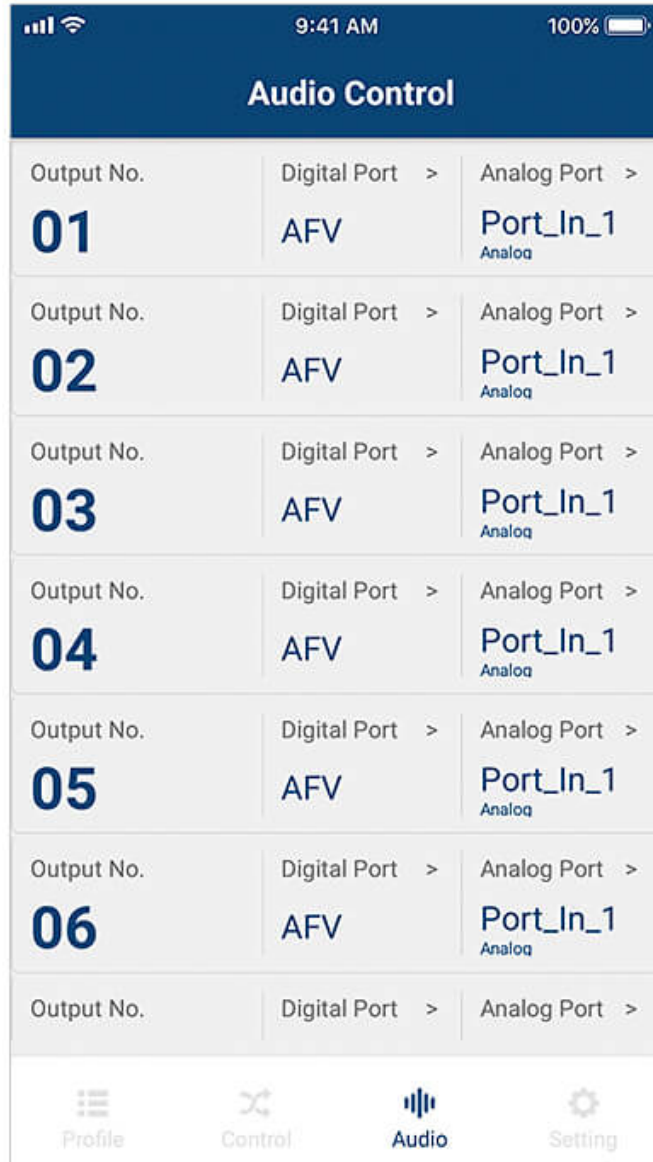

ATEN Video Matrix Control App

ATEN Video Matrix Control App – Mobile App

Simple Setup and Login

Auto scan the network for ATEN [Video Matrix](#) devices and connect by entering the corresponding IP Address, User Name, and Password.

Easy Profile Management

Scroll among multiple Profiles to select and apply for current application needs. In addition, you can edit a Profile's Layout contents by easily changing the input sources via GUI.

Contact Us

Get a quote for this product or get in touch with our sales experts

Get Quote

[Contact Sales](#)

Instant Switching

Switch video sources instantly via your mobile device by simply selecting the input port and output port.

Flexible Audio Control

Route, embed/de-embed, or turn on/off any audio input with ease.

Talk to Our Experts

If you prefer to have ATEN contact you, please complete the form and a representative will be in touch with you shortly